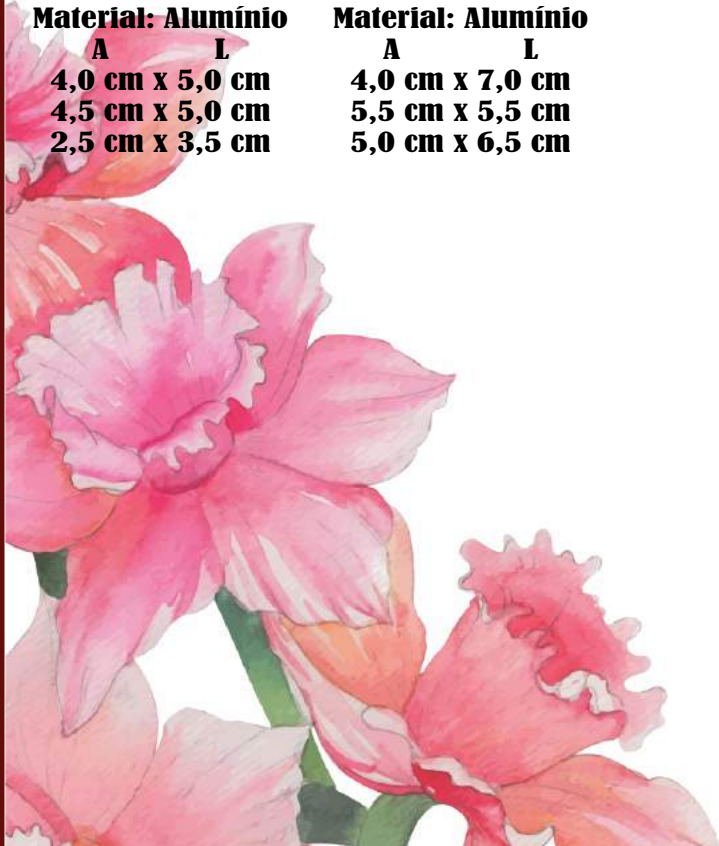

KIT ORQUÍDEA ASTROMELHA

Cód. 7199
Material: Alumínio
A L
4,0 cm x 7,0 cm
5,5 cm x 5,5 cm
5,0 cm x 6,5 cm